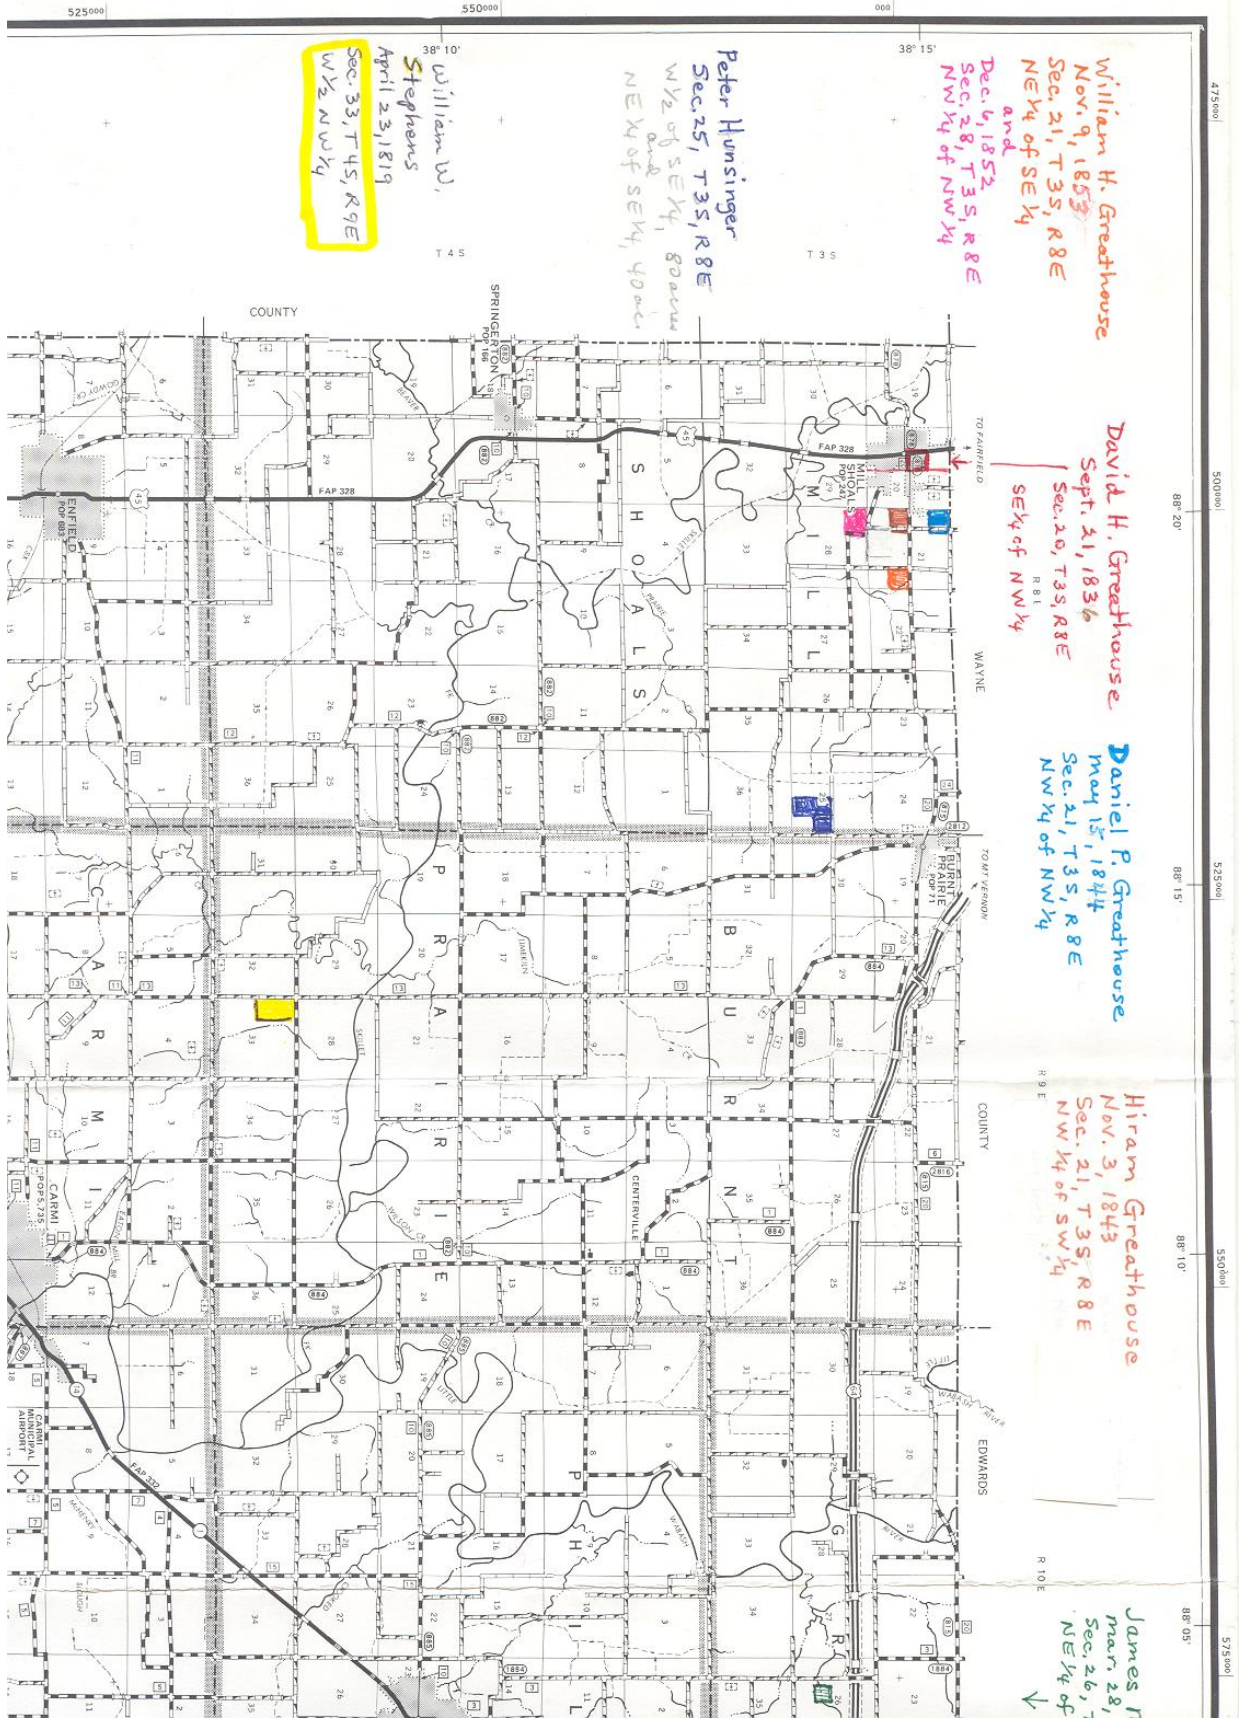

# GREATHOUSE LAND HOLDINGS IN WHITE COUNTY, ILLINOIS

# GREATHOUSE LAND HOLDINGS IN WHITE COUNTY, ILLINOIS, PAGE 2

# GREATHOUSE ISLAND, INDIANA

## IN SOUTHEAST CORNER OF MAP OF WHITE COUNTY, ILLINOIS

(WABASH RIVER USED TO GO AROUND LAND, WHICH WAS CONNECTED TO INDIANA.)